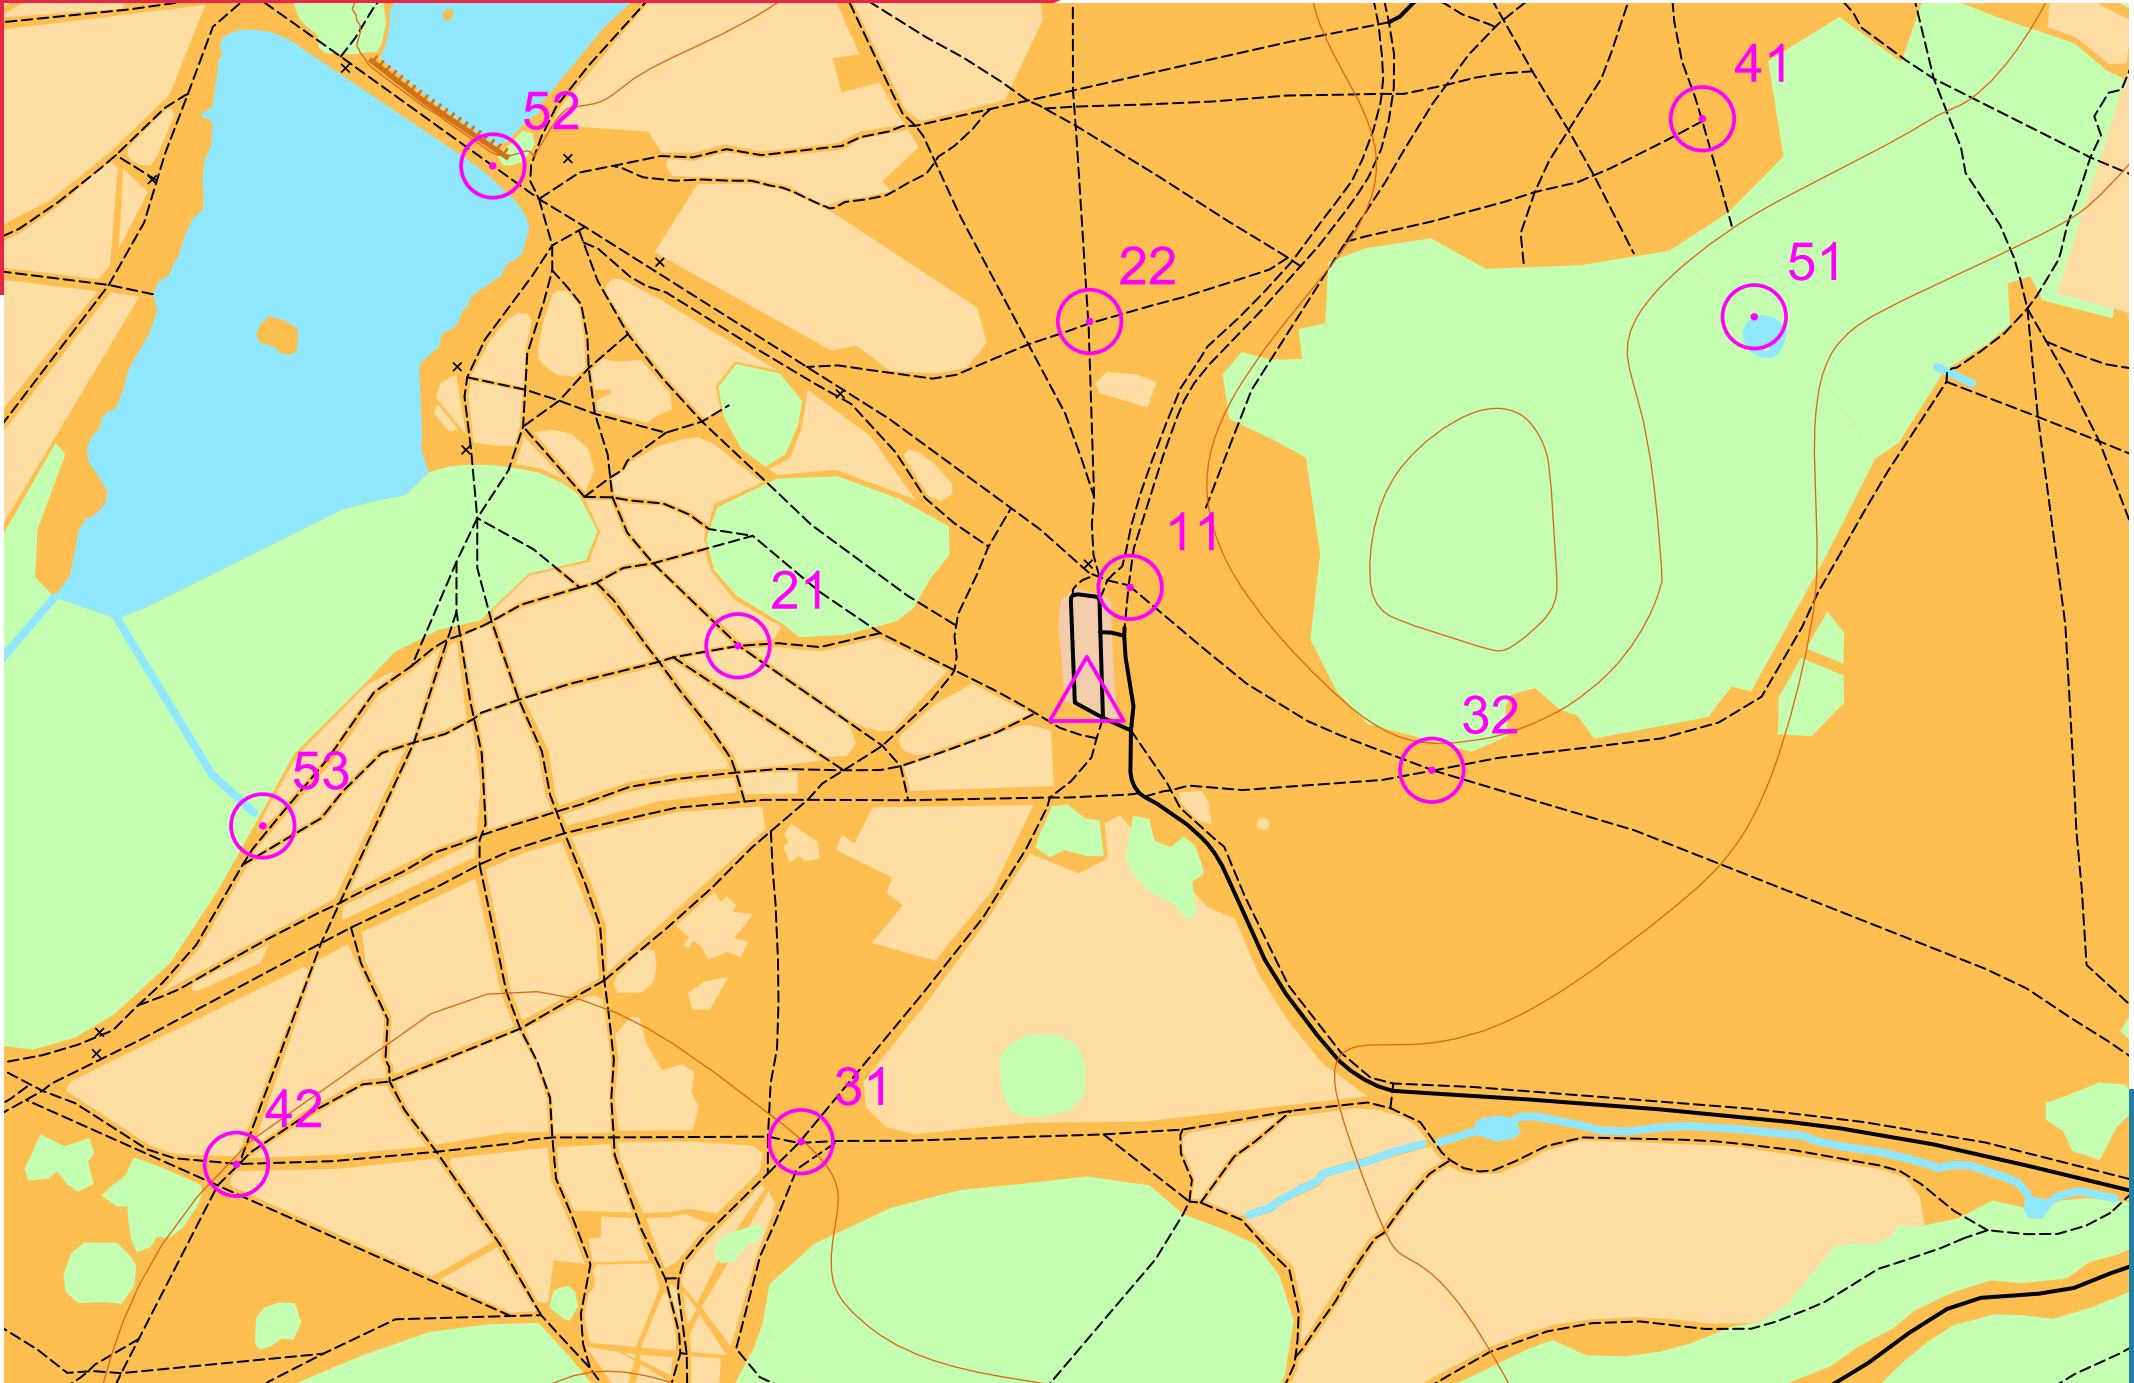

RICHMOND PARK ORIENTEERING (WILL4ADVENTURE)

scale 1:5000, contours 10m
200m

Map data (c) OpenStreetMap, available under the Open Database Licence.
Contains OS data (c) Crown copyright & database right OS 2013-2017.
OOM created by Oliver O'Brien. Make your own: <http://oomap.co.uk/>